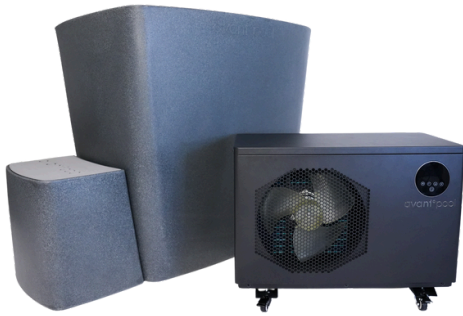

Avantopool Hanki with Cooling & Heating Unit

Hanki is a particularly easy-to-move cold recovery and cold therapy pool. It is easy to place almost anywhere, and it doesn't require any special care other than regular water change. The external cooling unit is easy to use, and the hoses can be quickly attached with Camlock quick connectors.

The stable pool gives easy access to controlled and pleasant cold baths. The cooling unit cools down and heats up the water about 8°C per hour and maintains your desired water temperature, which can be adjusted down to +4°C.

Technical details (Hanki Cooling & Heating Unit)

Dimensions	Length 74 cm, width 37 cm, height without wheels 49 cm / with wheels 54 cm
Weight	42 kg
Power supply	220-240V, 50Hz, power cord with RCD, 2,5 m
Current	6 A
Cooling/heating electrical power	1,0 kW
Cooling/heating speed	8°C / hour
Operating temperature	-7°C - +43°C
Temperature range	Adjustable between +4°C and +40°C
Refrigerant	R32
GVP value	675
Water classification	IPX4
Outdoor use	Suitable for outdoor use
Water connection	32 mm
Warranty (limited)	Private use 2 years, commercial use 1 year
WiFi remote control (app)	